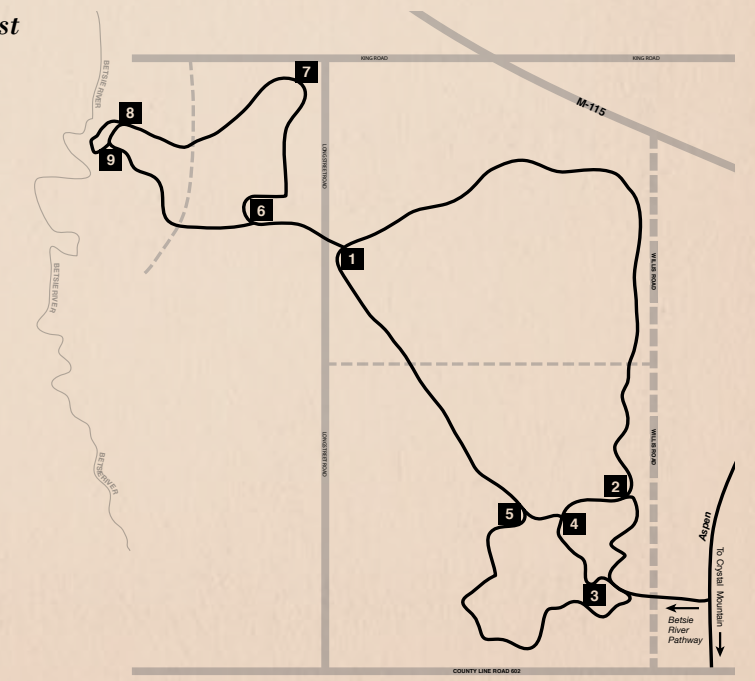

DOWNHILL BIKE MAP

zoom view

BETSIE RIVER PATHWAY

Pere Marquette State Forest

Intersection Mileage

1 - 2	2.14
2 - 3	.38
3 - 4	.31
4 - 2	.22
4 - 5	.10
3 - 5	1.26
5 - 1	1.08
1 - 6	.28
6 - 7	.63
7 - 8	.64
8 - 9	.21
8 - 9	.06
9 - 6	.60

— Single Track

CRYSTAL MOUNTAIN
 MOUNTAIN

CRYSTAL MOUNTAIN
 MOUNTAIN

For more information, stop by or
 call the Mountain Adventure Center,
 ext. 7000.
 Emergency contact: 231.378.2000, ext. 1000

CRYSTALMOUNTAIN.COM | 800.YOUR.MTN