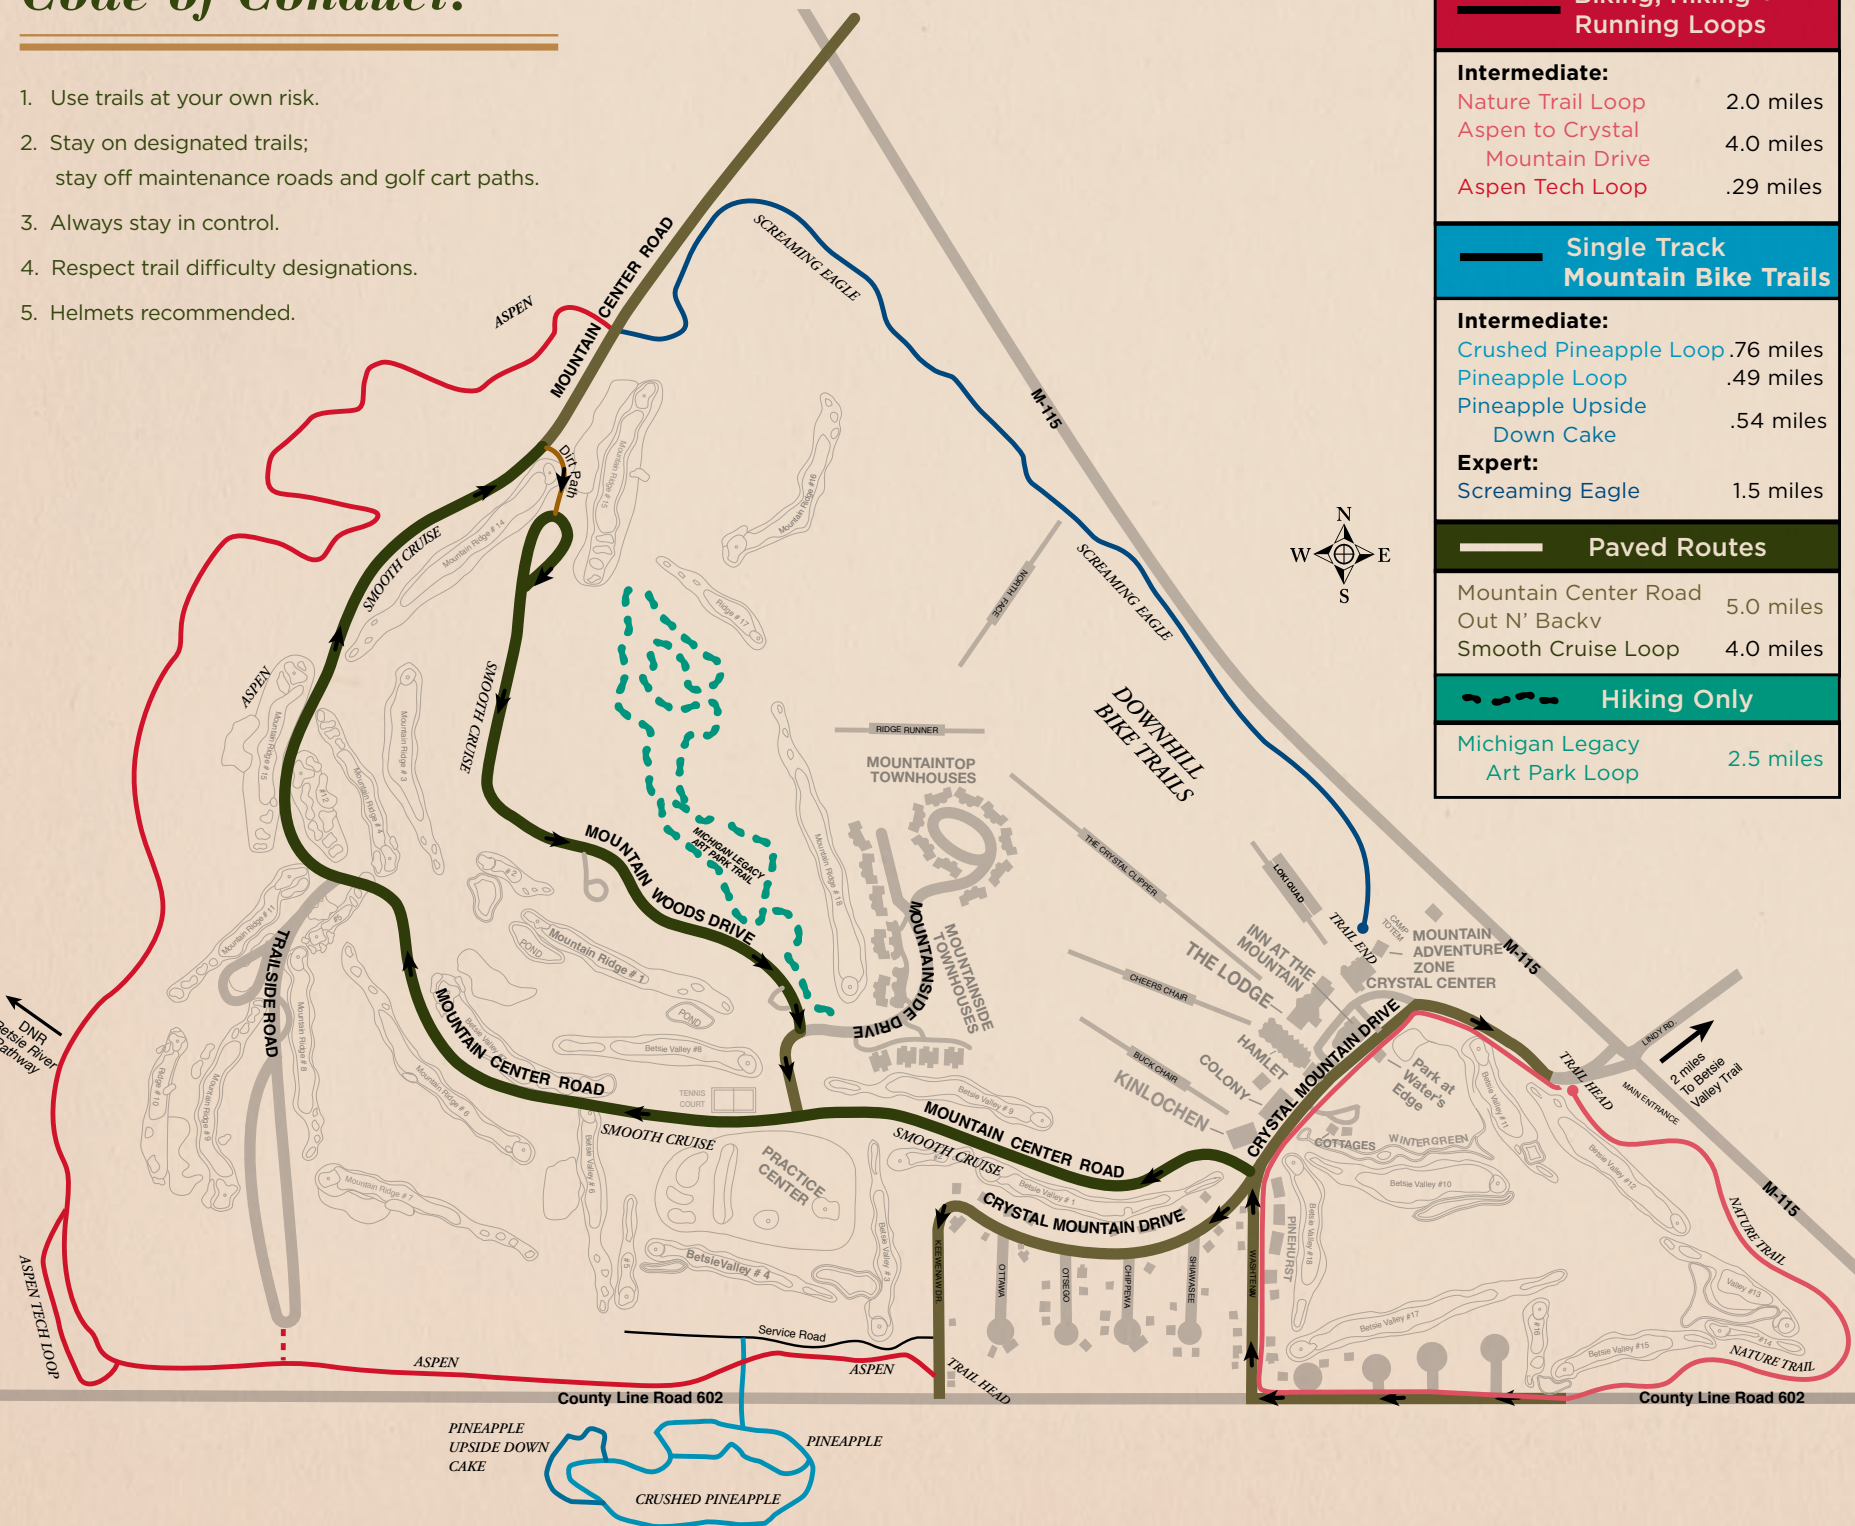

Mountain Bike and Hiking Trail Map

Code of Conduct:

1. Use trails at your own risk.
2. Stay on designated trails; stay off maintenance roads and golf cart paths.
3. Always stay in control.
4. Respect trail difficulty designations.
5. Helmets recommended.

DOWNHILL BIKE MAP

zoom view

BETSIE RIVER PATHWAY

Pere Marquette State Forest

Intersection Mileage

1 - 2	2.14
2 - 3	.38
3 - 4	.31
4 - 2	.22
4 - 5	.10
3 - 5	1.26
5 - 1	1.08
1 - 6	.28
6 - 7	.63
7 - 8	.64
8 - 9	.21
8 - 9	.06
9 - 6	.60

— Single Track

CRYSTAL MOUNTAIN
 MOUNTAIN

CRYSTAL MOUNTAIN
 MOUNTAIN

For more information, stop by or
 call the Mountain Adventure Center,
 ext. 7000.
 Emergency contact: 231.378.2000, ext. 1000

CRYSTALMOUNTAIN.COM | 800.YOUR.MTN

©2013 Crystal Mountain Sk. 8/13

Popular Races and Festivals

- Memorial Day Weekend:** North Mitten Half Marathon and 10k
- June:** Benzie Sunrise Rotary Bike Benzie Tour and Fondo
- July:** 4th of July 4k
- August:** Crystal Mountain Trifecta Gravity Festival
- October:** Peak2Peak Mountain Bike Festival
- Thanksgiving Day:** Turkey Vulture Trot