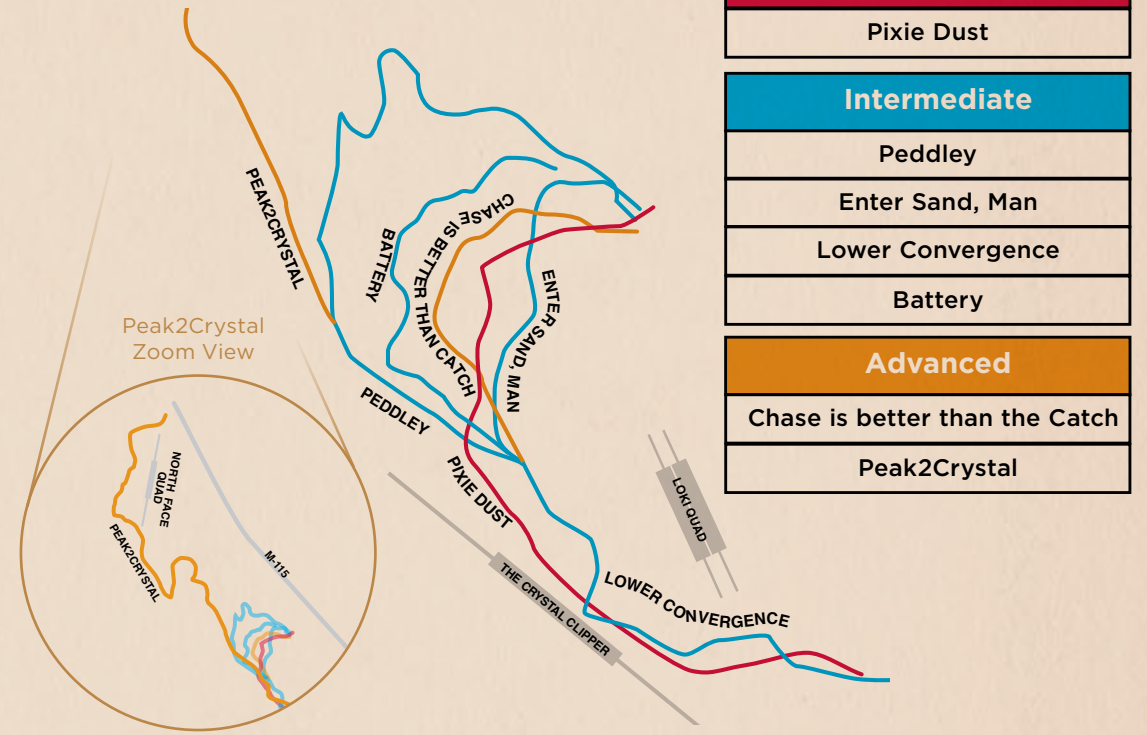

Mountain Bike and Hiking Trail Map

Code of Conduct:

1. Use trails at your own risk.
2. Stay on designated trails; stay off maintenance roads and golf cart paths.
3. Always stay in control.
4. Respect trail difficulty designations.
5. Helmets recommended.

DOWNHILL BIKE MAP

zoom view

BETSIE RIVER PATHWAY

Pere Marquette State Forest

Intersection Mileage

1 - 2	2.14
2 - 3	.38
3 - 4	.31
4 - 2	.22
4 - 5	.10
3 - 5	1.26
5 - 1	1.08
1 - 6	.28
6 - 7	.63
7 - 8	.64
8 - 9	.21
8 - 9	.06
9 - 6	.60

— Single Track

CRYSTAL MOUNTAIN
 MOUNTAIN

CRYSTAL MOUNTAIN
 MOUNTAIN

For more information, stop by or
 call the Mountain Adventure Center,
 ext. 7000.
 Emergency contact: 231.378.2000, ext. 1000

CRYSTALMOUNTAIN.COM | 800.YOUR.MTN

©2013 Crystal Mountain Sk. 8/13

Popular Races and Festivals

- Memorial Day Weekend:** North Mitten Half Marathon and 10k
- June:** Benzie Sunrise Rotary Bike Benzie Tour and Fondo
- July:** 4th of July 4k
- August:** Crystal Mountain Trifecta Gravity Festival
- October:** Peak2Peak Mountain Bike Festival
- Thanksgiving Day:** Turkey Vulture Trot