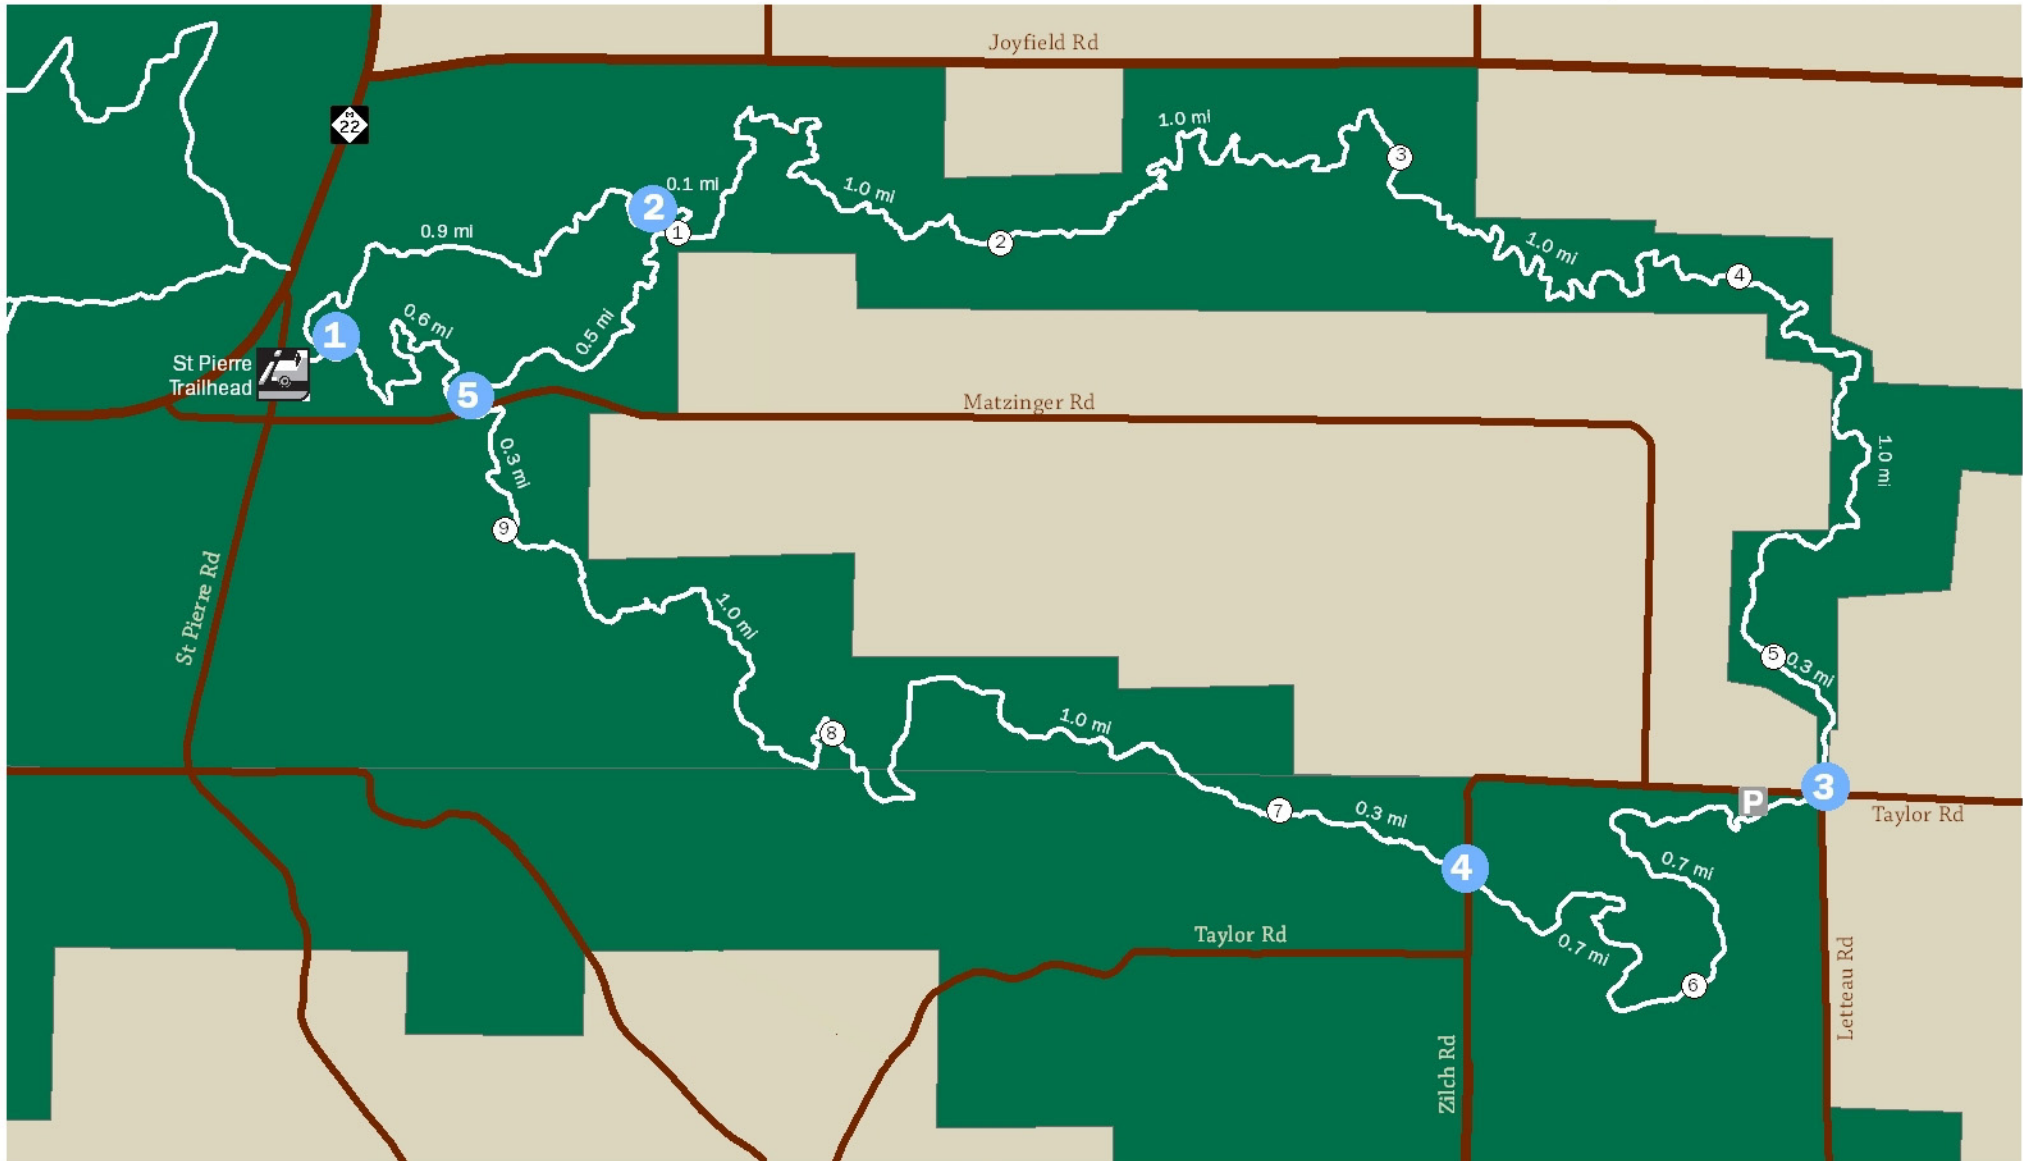

ARCADIA DUNES: THE C.S. MOTT NATURE PRESERVE DRY HILL TRAILS

Protecting significant natural, scenic and farm lands, and advancing stewardship, now and for future generations

GTRLC.ORG

LEGEND

- Nature Preserve Area
- Hiking/Mtn Biking Trails
- Trail Maps
- Trailhead & Parking
- Mile Markers
- Informal Parking