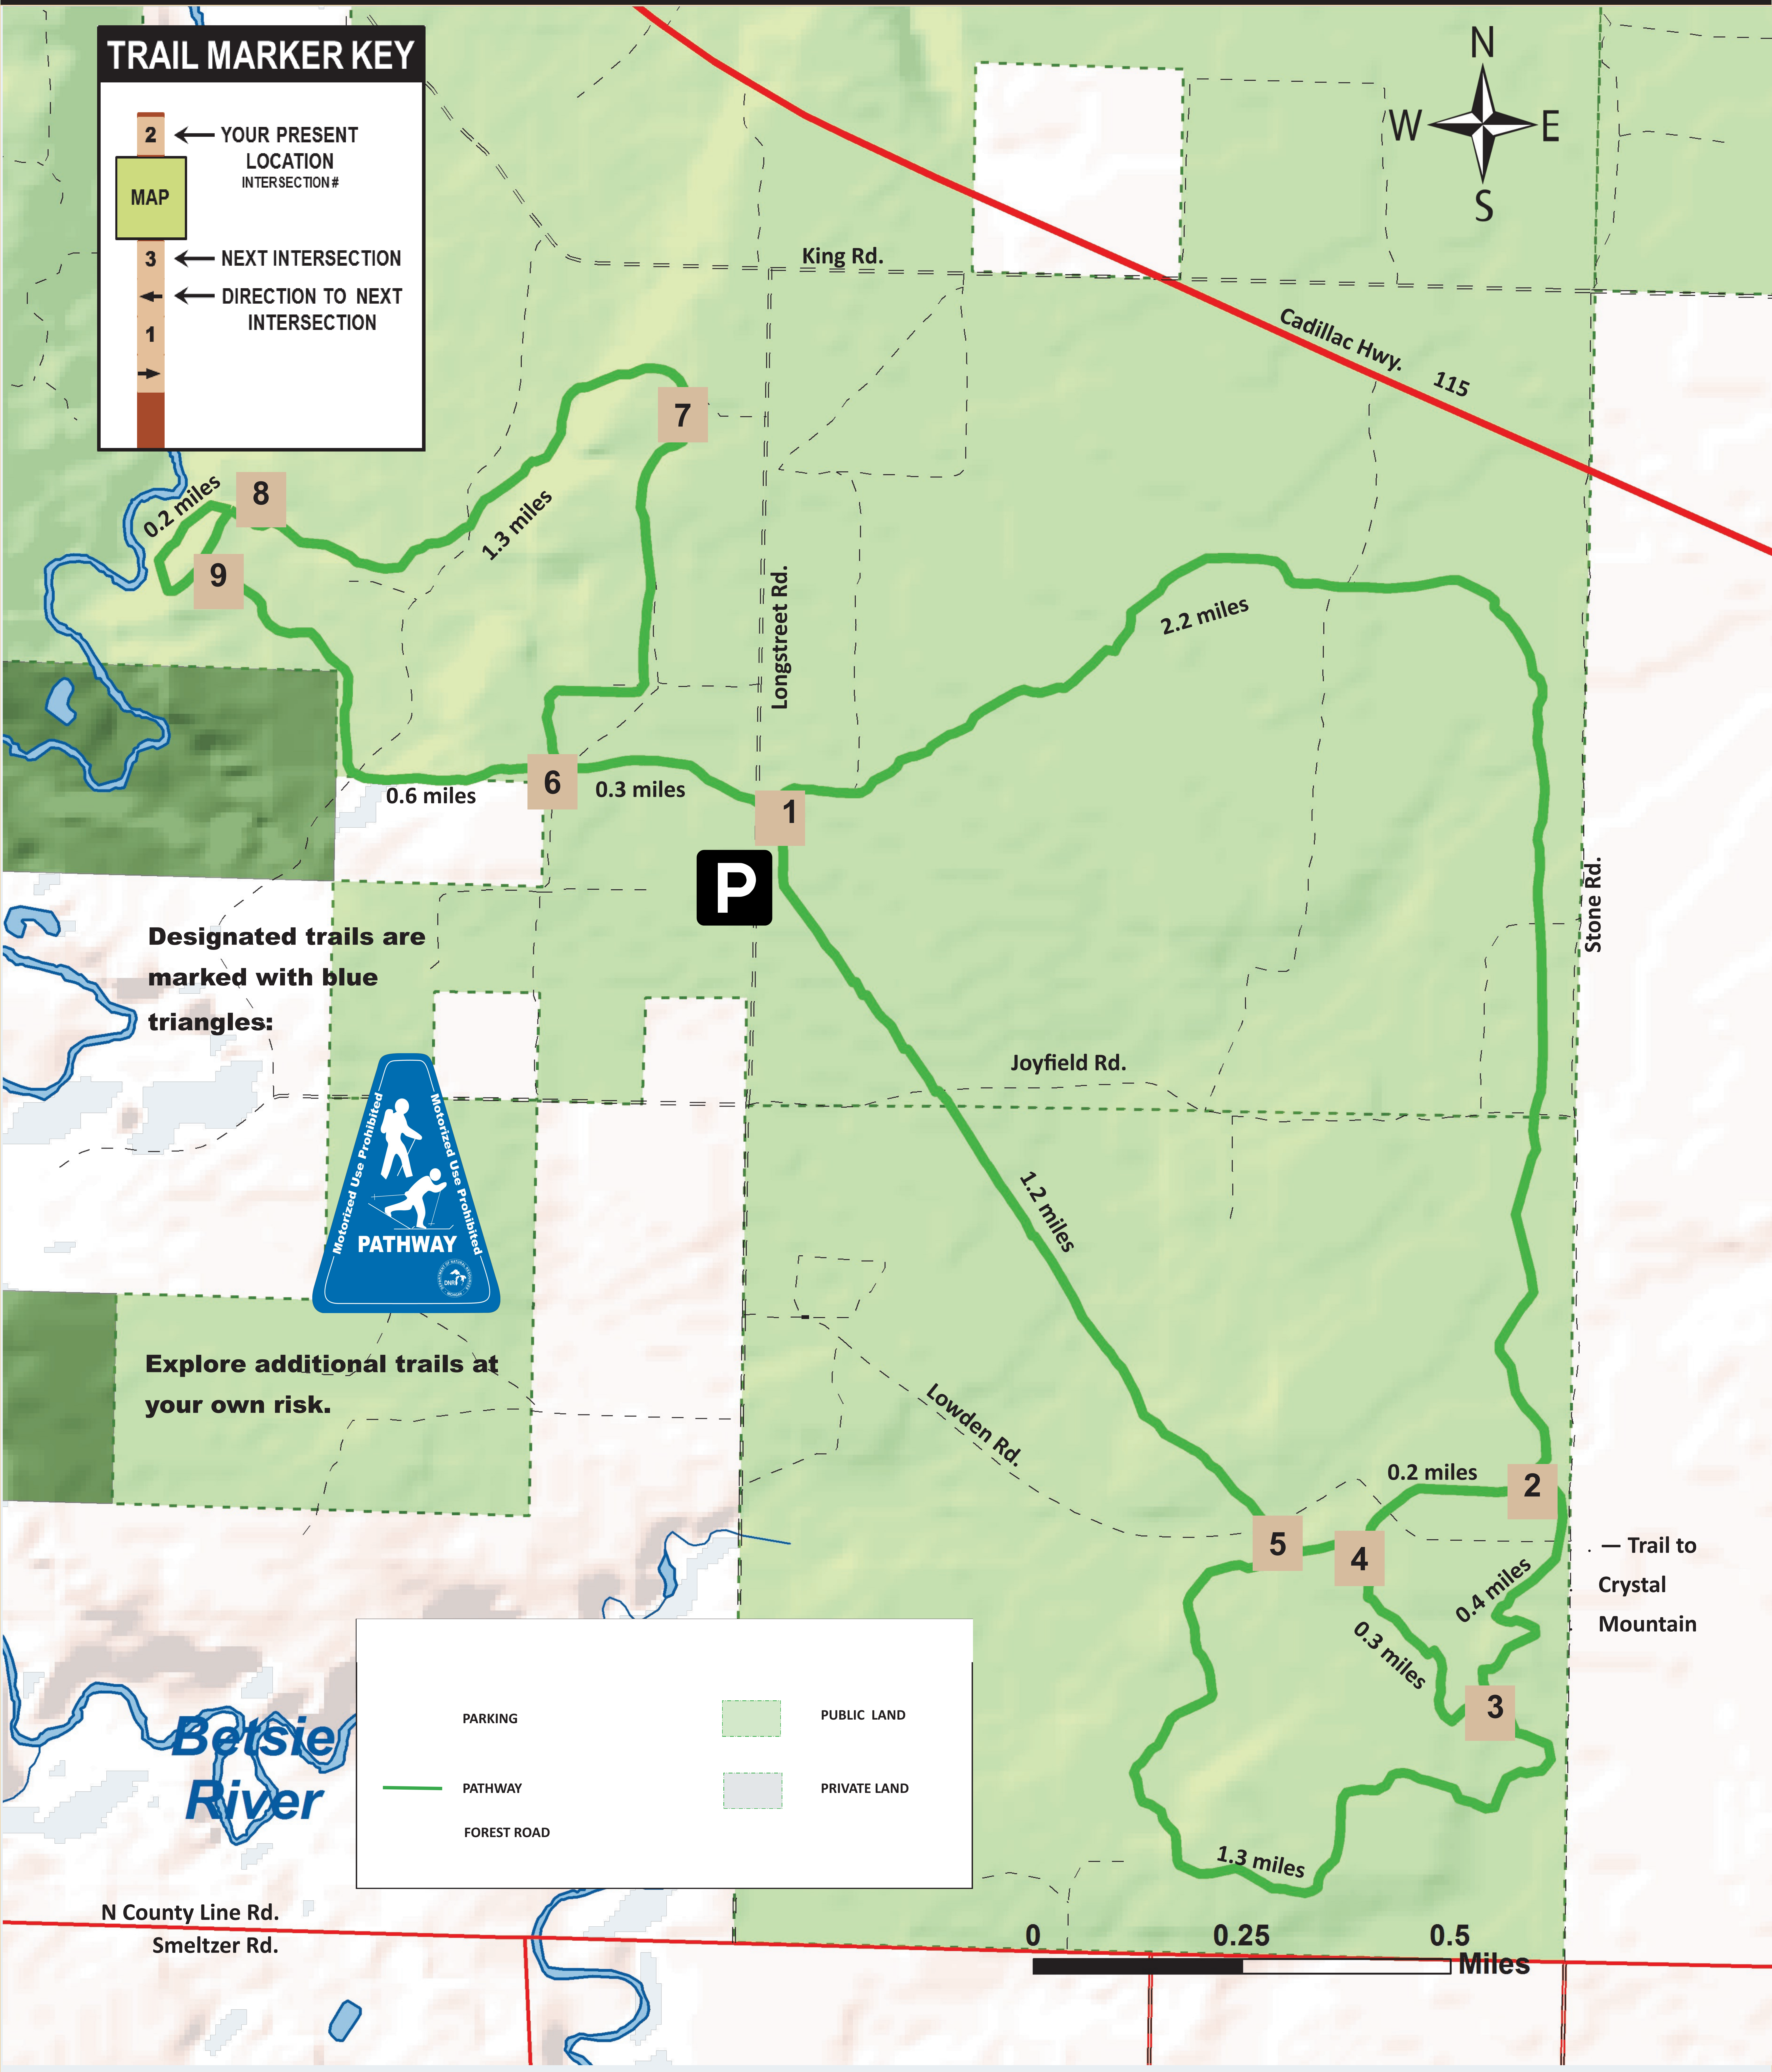

Betsie River Pathway

TRAIL MARKER KEY

Designated trails are marked with blue triangles:

Explore additional trails at your own risk.

	PARKING		PUBLIC LAND
	PATHWAY		PRIVATE LAND
	FOREST ROAD		

— Trail to Crystal Mountain